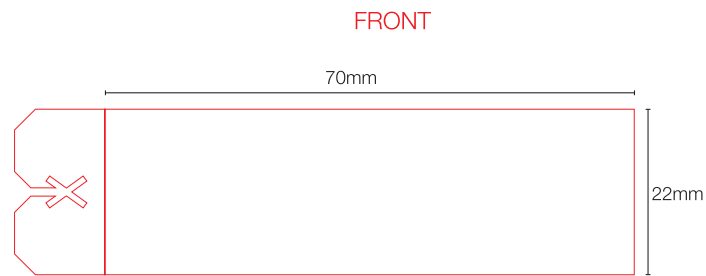

Saeloc Limited,
28 Huxley Close,
Park Farm Industrial Estate,
Wellingborough,
Northamptonshire. NN8 6AB

Tel: 01933 678000 · Fax: 01933 678999 · www.saeloc.co.uk · Email: david@saeloc.co.uk

Notes:

Artwork Plus 3mm Bleed where necessary.