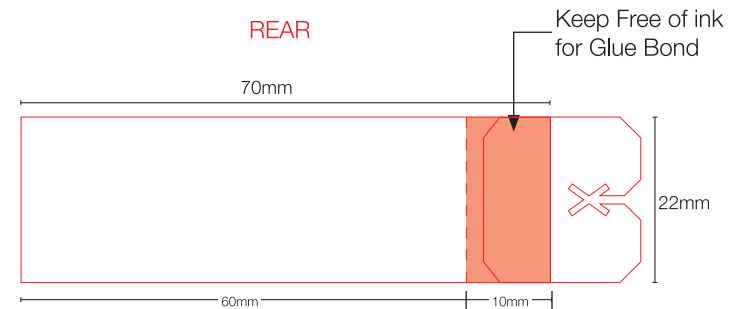

Saeloc Limited,
28 Huxley Close,
Park Farm Industrial Estate,
Wellingborough,
Northamptonshire. NN8 6AB

Tel: 01933 678000 · Fax: 01933 678999 · www.saeloc.co.uk · Email: david@saeloc.co.uk

Notes:

Artwork Plus 3mm Bleed where necessary.