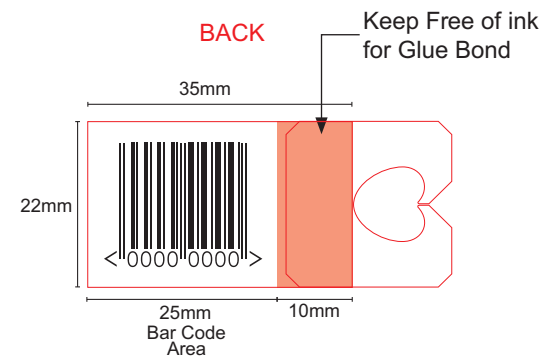

Notes:

Artwork Plus 3mm Bleed where necessary.

Keep free of ink for Glue Bond