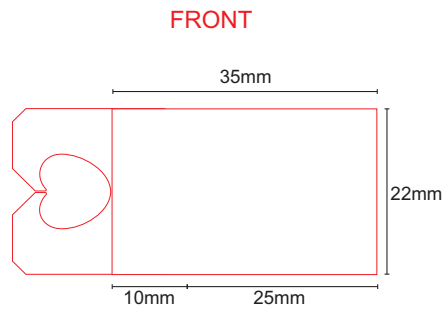

Notes:

Artwork Plus 3mm Bleed where necessary.

Keep free of ink for Glue Bond