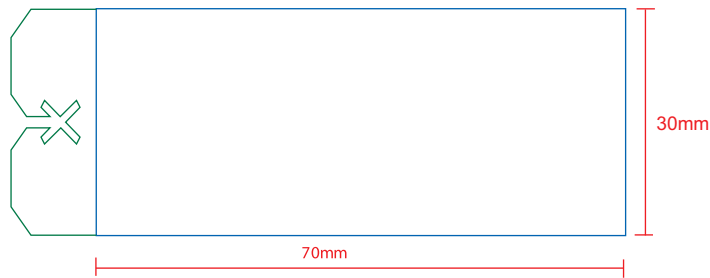

FRONT

REAR

 LABEL DIMENSIONS

 TAG

IMPORTANT NOTES

Label Reference = Series JRP Label

Label Size = 70mm width x 30mm height

 Keep indicated area free of ink for glue bond

Artwork to bleed by 3mm where required.

Barcode can be applied as ladder or gate.