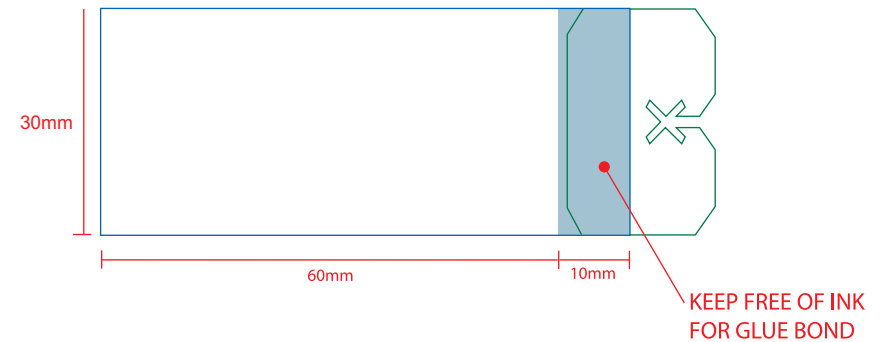

FRONT

REAR

 LABEL DIMENSIONS

 TAG

IMPORTANT NOTES

Label Reference = Series JRP Label

Label Size = 70mm width x 30mm height

 Keep indicated area free of ink for glue bond

Artwork to bleed by 3mm where required.

Barcode can be applied as ladder or gate.