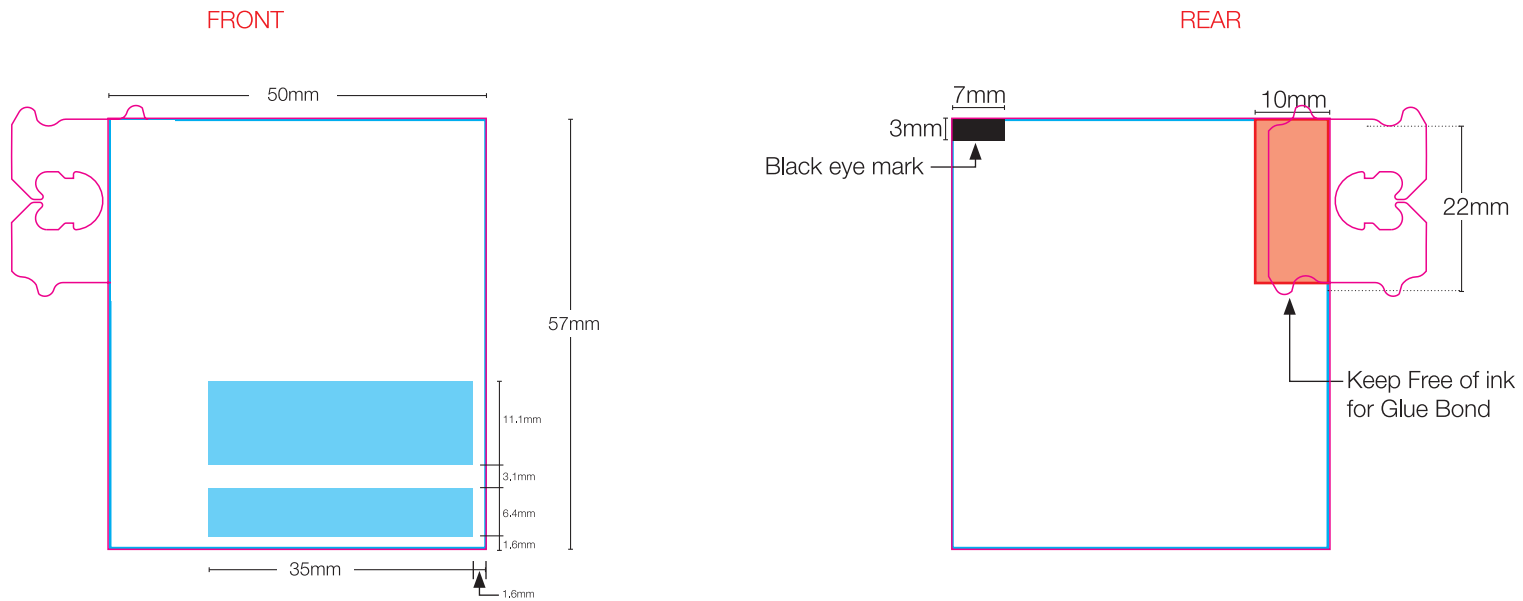

Saeloc Limited,
28 Huxley Close,
Park Farm Industrial Estate,
Wellingborough,
Northamptonshire. NN8 6AB

Tel: 01933 678000 • Fax: 01933 678999 • www.saeloc.co.uk • Email: david@saeloc.co.uk

Notes:

-  Denotes 884 Thermal Printer overprint area - all overprint fields to be restricted to shaded areas
Artwork Plus 3mm Bleed where necessary.
-  Eye mark to be produced in Black.
-  Keep free of ink for Glue Bond